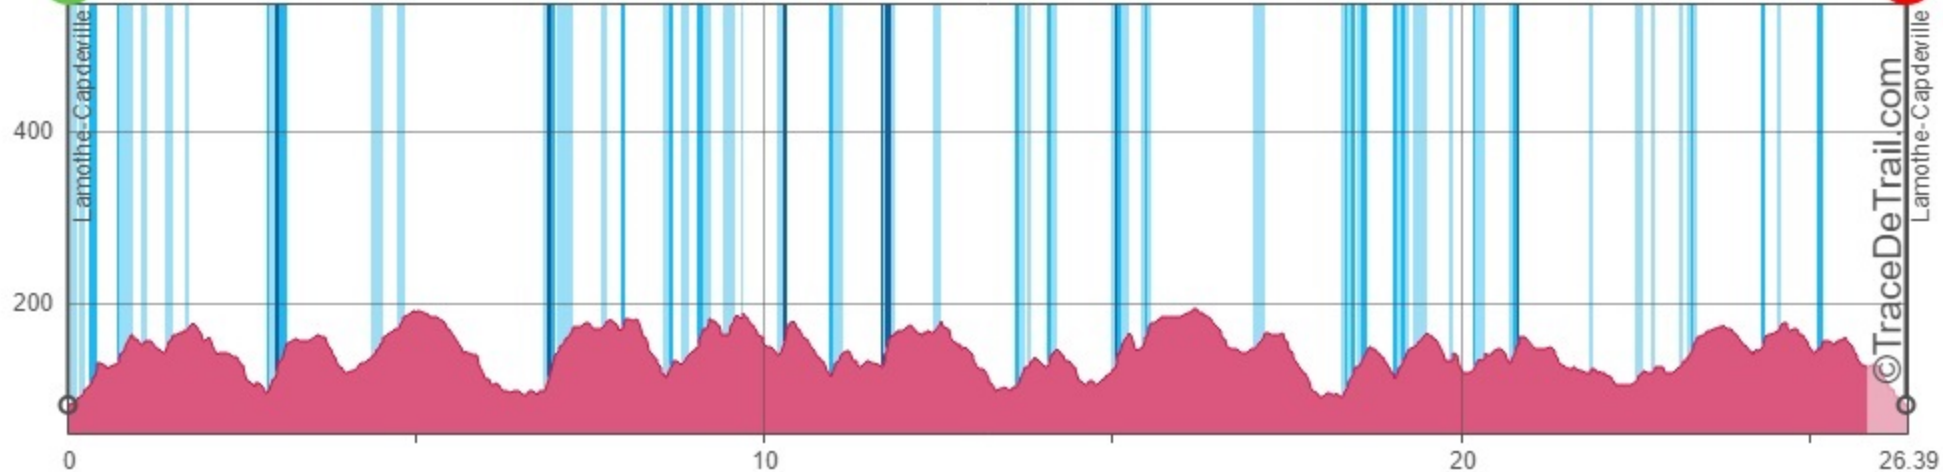

Lamothe-Capdeville

Lamothe-Capdeville

©TraceDeTrail.com

26.39