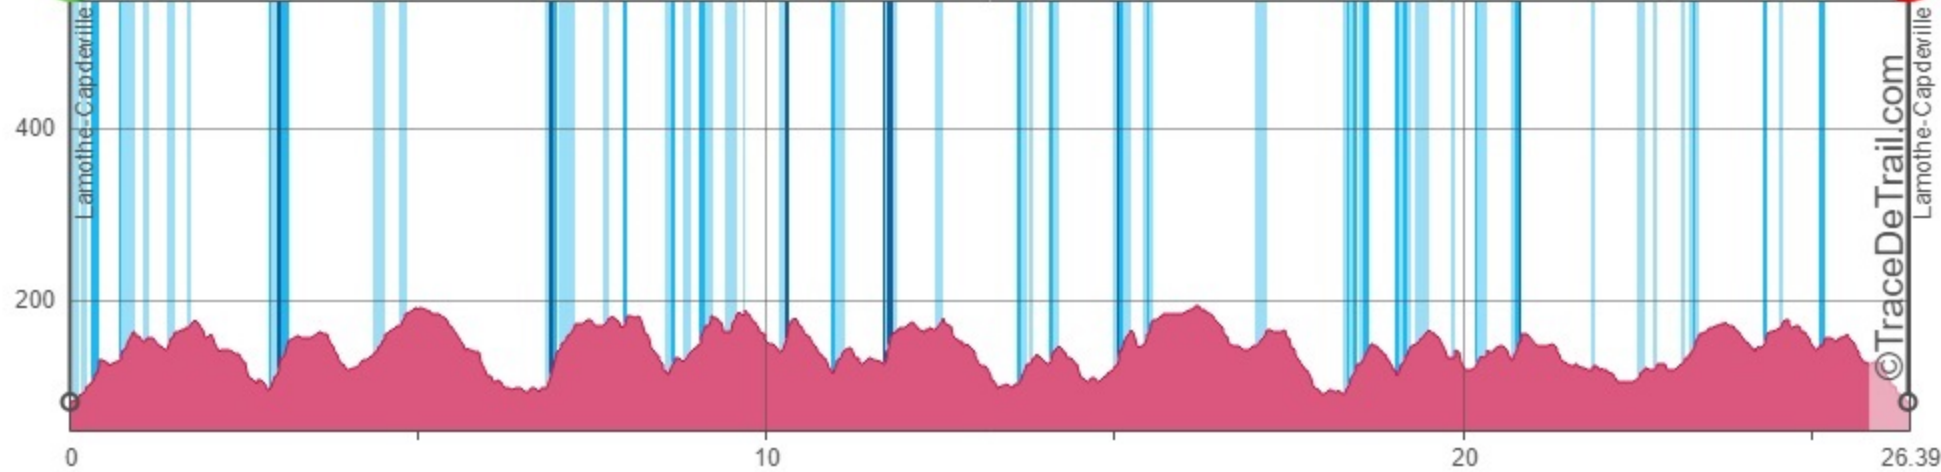

Lamothe-Capdeville

Lamothe-Capdeville

©TraceDeTrail.com

26.39